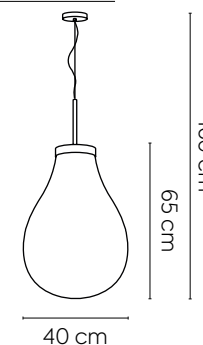

Lámpara colgante Hatann ámbar-M

Anclajes a lámpara y techo en dorado. Tulipa de vidrio soplado.

FR: Suspension Hatann ambre
Fixations dorées. Abat jour en verre soufflé.

EN: Hatann amber pendant lamp
Top to ceiling gold. Blown glass lamp shade.

REF: 50231021674840
Ø40 x 160 cm

Lámpara colgante Hatann ámbar-L

Anclajes a lámpara y techo en dorado. Tulipa de vidrio soplado.

FR: Suspension Hatann ambre
Fixations dorées. Abat jour en verre soufflé.

EN: Hatann amber pendant lamp
Top to ceiling gold. Blown glass lamp shade.

REF: 50231021674826
Ø50 x 160 cm