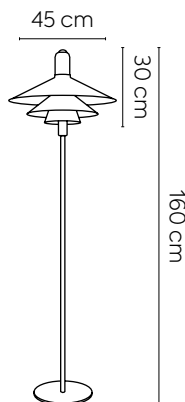

Coffie Hon

* Piezas de recambio disponibles. / * Pièces de rechange disponibles. / * Replacement parts available.

Lámpara de pie Coffie Hon marrón

Con dos campanas superiores.
Pie y base cromado.

* Piezas de recambio disponibles.

FR: Lampadaire Coffie Hon marron
Avec deux abat-jour. Pied et base chromés.
* Pièces de rechange disponibles.

EN: Coffie Hon brown floor lamp
With two top bells. Chrome stem and base.
* Replacement parts available.

REF: 50231021680583
Ø45 x 160 cm

Lámpara colgante Coffie Hon marrón

Con dos campanas superiores.

* Piezas de recambio disponibles.

FR: Suspension Coffie Hon marron
Avec deux abat-jour.
* Pièces de rechange disponibles.

EN: Coffie Hon brown pendant lamp
With two top bells.
* Replacement parts available.

REF: 50231021670576
Ø45 x 150 cm

Lámpara de mesa Coffie Hon marrón

Con dos campanas superiores. Pie
y base cromado.

* Piezas de recambio disponibles.

FR: Lampe de table Coffie Hon marron
Avec deux abat-jour. Pied et base chromés.
* Pièces de rechange disponibles.

EN: Coffie Hon brown table lamp
With two top bells. Chrome stem and base.
* Replacement parts available.

REF: 50231021690590
Ø25 x 55 cm