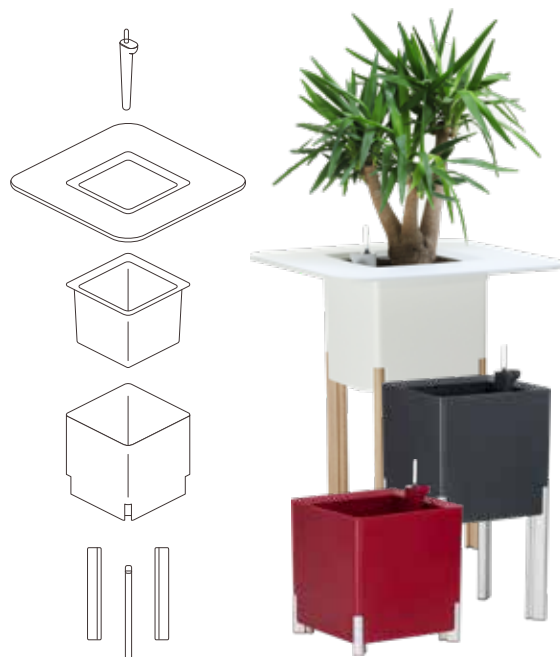

Personnalisez sans limites

Toutes les jardinières sont composées d'un bac en polypropylène de haute qualité et des pieds modulaires. En combinant plusieurs formes, couleurs et pieds, les composants de Mediterraneo sont facilement convertis en créations personnelles. Les pieds peuvent être utilisés en différentes hauteurs et le bac peut être transformé en table en ajoutant simplement les éléments appropriés.

Grâce à son excellente qualité et son design raffiné, chaque produit Mediterraneo est plus qu'un simple bac à fleur, c'est un meuble qui décore n'importe quel espace.

Customize without limits

All planters are made of high-quality polypropylene body and modular legs. With many shapes, colors and legs, it is easy to convert the components into personal creations. Simple or with the variable height when using the leg in different lengths, it can be easily transformed into a table by adding the part of the table with a simple movement. Due to its excellent quality and refined design, each Mediterraneo product is more than a pot, it is a piece of furniture that will illuminate your space.

Mediterráneo Square