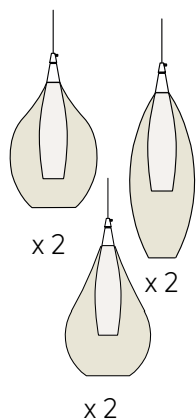

Repuestos de luminarias

Pièces de rechange pour luminaires · Spare parts for luminaires

Repuestos Kawlon

Juego de 6 tulipas

FR: Pièces détachées
Kawlon
Ensemble de 6
abat-jours

EN: Kawlon spare parts
Set of 6 lampshades

R70552-T
REF: 50231021709364