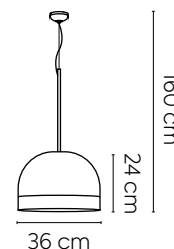

Lámpara colgante Raychel oro rosa y cognac

Remate a techo en oro rosa. Tulipa superior en vidrio soplado. Terminación cognac.

FR: Suspension Raychel or rose et cognac
Rosace de plafond en or rose. Abat-jour: partie supérieure en verre et bord cognac.

EN: Raychel rose gold pendant lamp
Top to ceiling in rose gold. Tulip upper glass cognac finish.

REF: 50231021673812
Ø36 x 160 cm