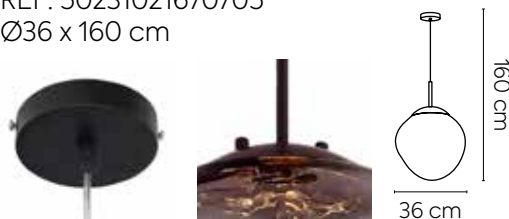

Lámpara colgante Dotent cromo *

Esfera irregular. Remate a techo y cuerpo metálico negro. Tulipa de vidrio moldeado.

FR: Suspension Dotent chrome *
Sphère irrégulière. Fixations en métal chromé. Abat jour en verre moulé.

EN: Dotent chrome pendant lamp *
Irregular sphere. Top to ceiling and body metallic black. Molded glass lamp shade

REF: 50231021670705
Ø36 x 160 cm