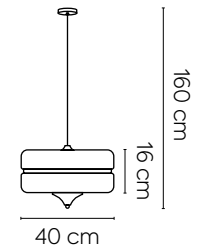

Lámpara colgante Sarod blanco y dorado

Tulipa en cristal blanco. Embellecedores dorados.

FR: Suspension Sarod blanche et dorée
Abat-jour en verre blanc. Finitions dorées.

EN: Sarod white and gold pendant lamp
White crystal tulip.
With golden trim.

REF: 50231021673898
Ø40 x 16 cm