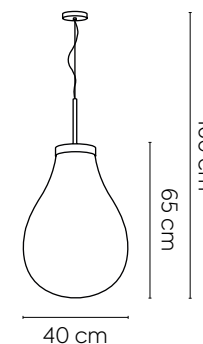

Lámpara colgante Hatann smoky-M

Anclajes a lámpara y techo en dorado. Tulipa de vidrio soplado.

FR: Suspension Hatann smoky
Fixations dorées. Abat jour en verre soufflé.

EN: Hatann smoky pendant lamp
Top to ceiling gold. Blown glass lamp shade.

REF: 50231021674833
Ø40 x 160 cm

Lámpara colgante Hatann smoky-L

Anclajes a lámpara y techo en dorado. Tulipa de vidrio soplado.

FR: Suspension Hatann smoky
Fixations dorées. Abat jour en verre soufflé.

EN: Hatann smoky pendant lamp
Top to ceiling gold. Blown glass lamp shade.

REF: 50231021673614
Ø50 x 160 cm