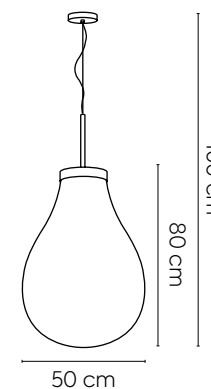

Lámpara colgante Hatann ámbar-M

Anclajes a lámpara y techo en dorado. Tulipa de vidrio soplado.

FR: Suspension Hatann ambre
Fixations dorées. Abat jour en verre soufflé.

EN: Hatann amber pendant lamp
Top to ceiling gold. Blown glass lamp shade.

REF: 50231021674840
Ø40 x 160 cm

Lámpara colgante Hatann ámbar-L

Anclajes a lámpara y techo en dorado. Tulipa de vidrio soplado.

FR: Suspension Hatann ambre
Fixations dorées. Abat jour en verre soufflé.

EN: Hatann amber pendant lamp
Top to ceiling gold. Blown glass lamp shade.

REF: 50231021674826
Ø50 x 160 cm