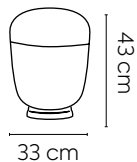

Lámpara de mesa Nonseum

Forma irregular acabado cristal blanco.
Base de lámpara metálica bronce.

FR: Lampe de table Nonseum
Forme irrégulière finition verre blanc. Base
métallique en bronze.

EN: Nonseum table lamp
Irregular shape white crystal finish. Bronze
metal lamp base.

REF: 50231021690835
Ø33 x 43 cm