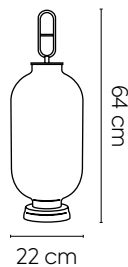

Lámpara de mesa Gylus smoky

Terminación del cristal en smoky.
Embellecedor superior y base de apoyo
en bronce.

FR: Lampe de table Gylus smoky
Finition du verre en smoky. Fixation et base
en bronce.

EN: Gylus smoky table lamp
Smoky glass finish.
Top trim and support base in bronze.

REF: 50231021690811
Ø22 x 64 cm