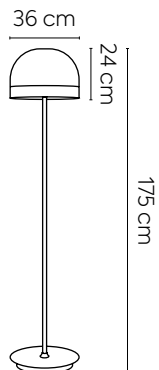

Raychel Perla

Lámpara de pie Raychel perla negra y smoky

Base y vástago en perla negra. Tulipa superior de vidrio soplado. Terminación smoky.

FR: Lampadaire Raychel perle noir et smoky
Base et tige en perle noire. Abat-jour: partie supérieure en verre et bord smoky.

EN: Raychel black pearl floor lamp
Base and stem in black pearl.
Tulip upper glass smoky finish.

REF: 50231021683867
Ø36 x 175 cm

Lámpara colgante Raychel perla negra y smoky

Remate a techo en perla negra. Tulipa superior en vidrio soplado. Terminación smoky.

FR: Suspension Raychel or rose et cognac
Rosace de plafond en or rose. Abat-jour: partie supérieure en verre et bord cognac.

EN: Raychel pearl black pendant lamp.
Top to ceiling in black pearl. Tulip upper glass smoky finish.

REF: 50231021673829
Ø36 x 160 cm

Lámpara de mesa Raychel perla negra y smoky

Base y vástago en perla negra. Tulipa superior de vidrio soplado. Terminación smoky.

FR: Lampe de table Raychel perle noir et smoky
Base et tige en perle noire. Abat-jour: partie supérieure en verre smoky.

EN: Raychel black pearl table lamp
Base and stem in black pearl. Tulip upper glass smoky finish.

REF: 50231021693836
Ø24 x 43 cm