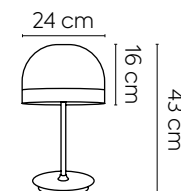

Lámpara de mesa Raychel perla negra y smoky

Base y vástago en perla negra. Tulipa superior de vidrio soplado. Terminación smoky.

FR: Lampe de table Raychel perle noir et smoky
Base et tige en perle noire. Abat-jour: partie supérieure en verre smoky.

EN: Raychel black pearl table lamp
Base and stem in black pearl. Tulip upper glass smoky finish.

REF: 50231021693836
Ø24 x 43 cm