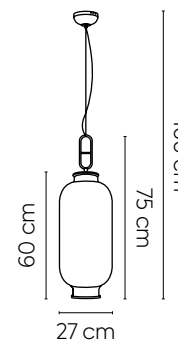

Lámpara colgante Gylus smoky

Terminación del cristal en smoky.
Amarre de cuerpo de lámpara en bronce.

FR: Suspension Gylus smoky
Finition du verre en smoky. Fixation à la
lampe en bronce.

EN: Gylus smoky pendant lamp
Smoky glass finish. Bronze lamp body
mooring.

REF: 50231021670804
Ø27 x 160 cm