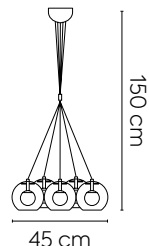

EN: Nigewic chrome pendant lamp \*

Formed by 6 cristal balls. Chrome glass with white crystal ball inside. Top to ceiling chrome.

REF: 50231021670569

Ø45 x 150 cm