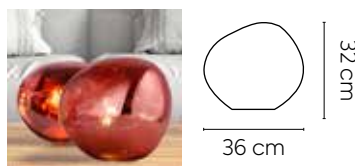

Dotent

Lámpara de mesa Dotent roja

Esfera irregular. Tulipa de vidrio moldeado.

FR: Lampe de table Dotent rouge
Sphère irrégulière. Abat jour en verre moulé.

EN: Red Dotent table lamp
Irregular sphere. Molded glass lamp shade

REF: 50231021690668
Ø36 x 32 cm