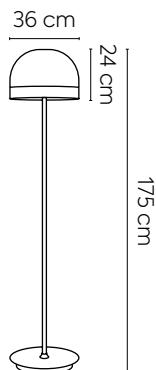

Lámpara de pie Raychel oro rosa y cognac

Base y vástago en oro rosa. Tulipa superior de vidrio soplado. Terminación cognac.

FR: Lampadaire Raychel or rose et cognac
Base et tige en or rose. Abat-jour: partie supérieure en verre et bord cognac.

EN: Raychel rose gold floor lamp
Rose gold base and stem. Tulip upper glass cognac finish.

REF: 50231021683850
Ø36 x 175 cm