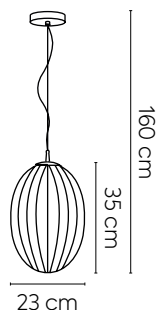

Lámpara colgante Manict con hendiduras color ámbar

Remate a techo en negro. Tulipa de vidrio soplado.

FR: Suspension Manict avec relief ambre
Rosace de plafond noire. Abat jour en verre soufflé.

EN: Manict pendant lamp with amber slits
Top to ceiling in black. Blown glass lamp shade.

REF: 50231021670903
Ø23 x 160 cm